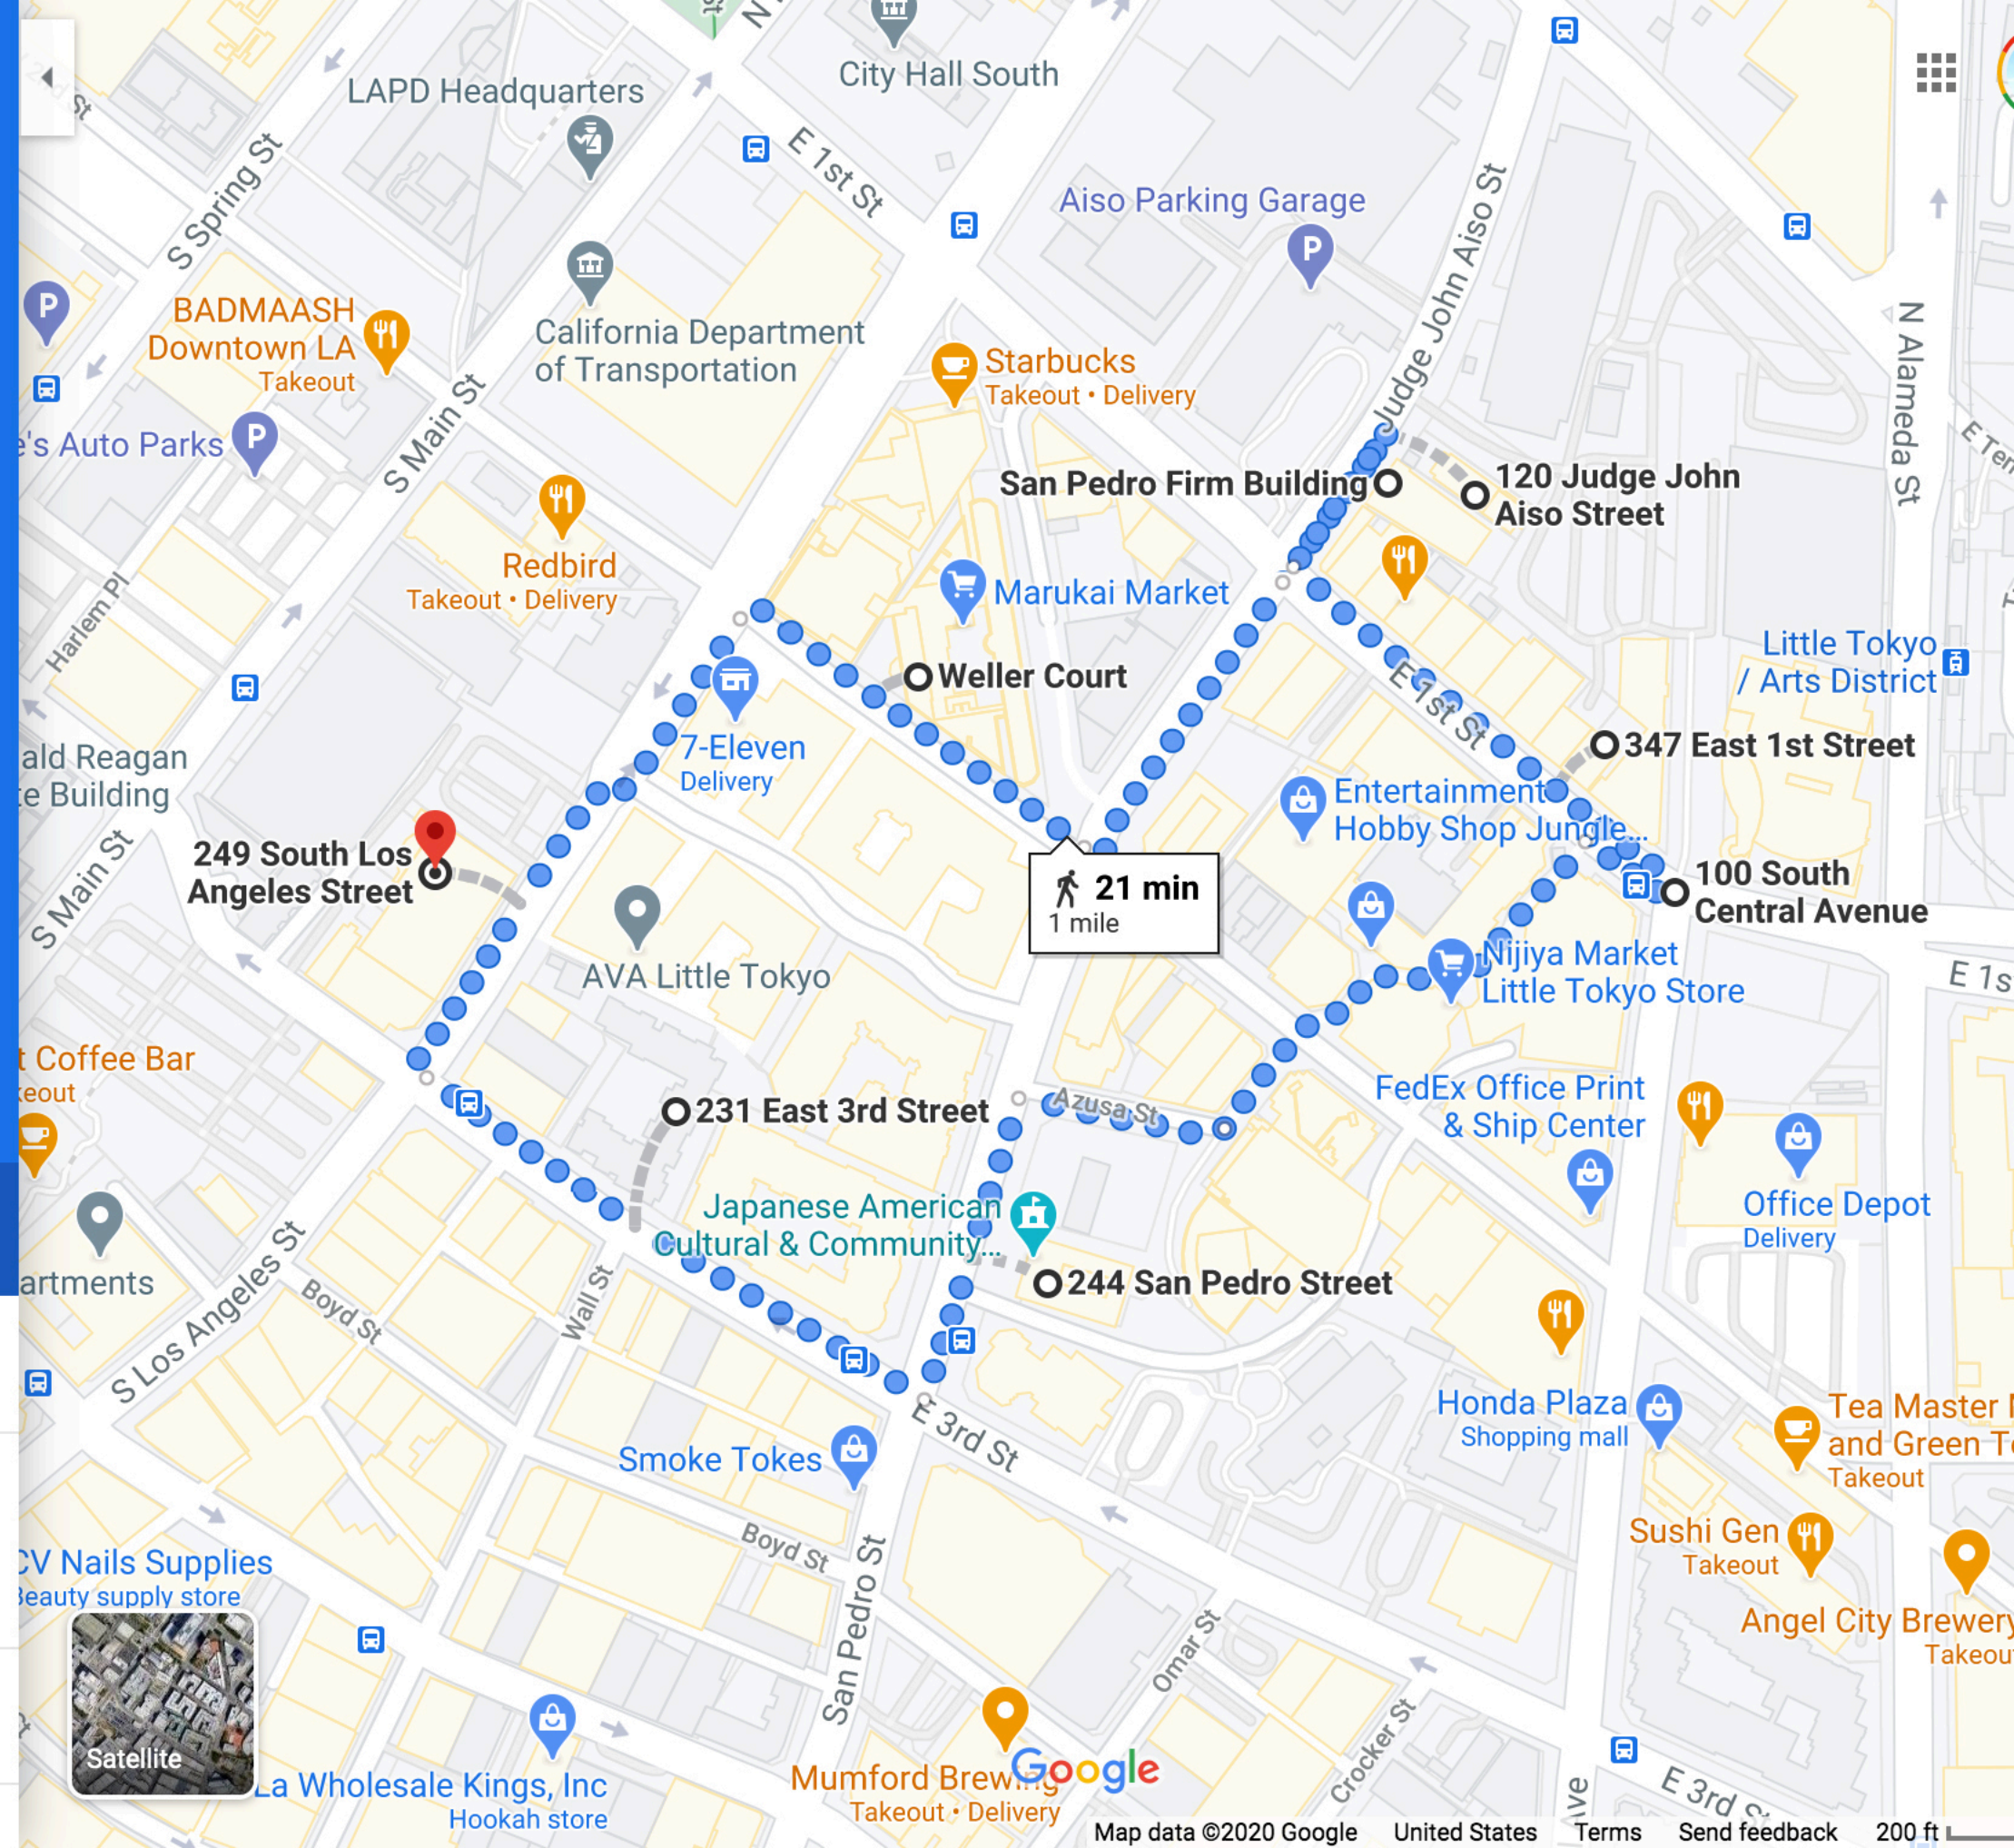

- 249 S Los Angeles St, Los Angeles, CA 90012
- 231 E 3rd St, Los Angeles, CA 90013
- 244 San Pedro St, Los Angeles, CA 90012
- 100 S Central Ave, Los Angeles, CA 90012
- 347 E 1st St, Los Angeles, CA 90012
- San Pedro Firm Building, 112 Judge John Aiso St, Los Angeles, CA 90012
- 120 Judge John Aiso St, Los Angeles, CA 90012
- Weller Court, 123 Astronaut Ellison S Or...
- 249 S Los Angeles St, Los Angeles, CA 90012
- + Add destination

OPTIONS

Send directions to your phone

via S Los Angeles St and E 3rd St 21 min

DETAILS

Mostly flat

21 min 1 mile